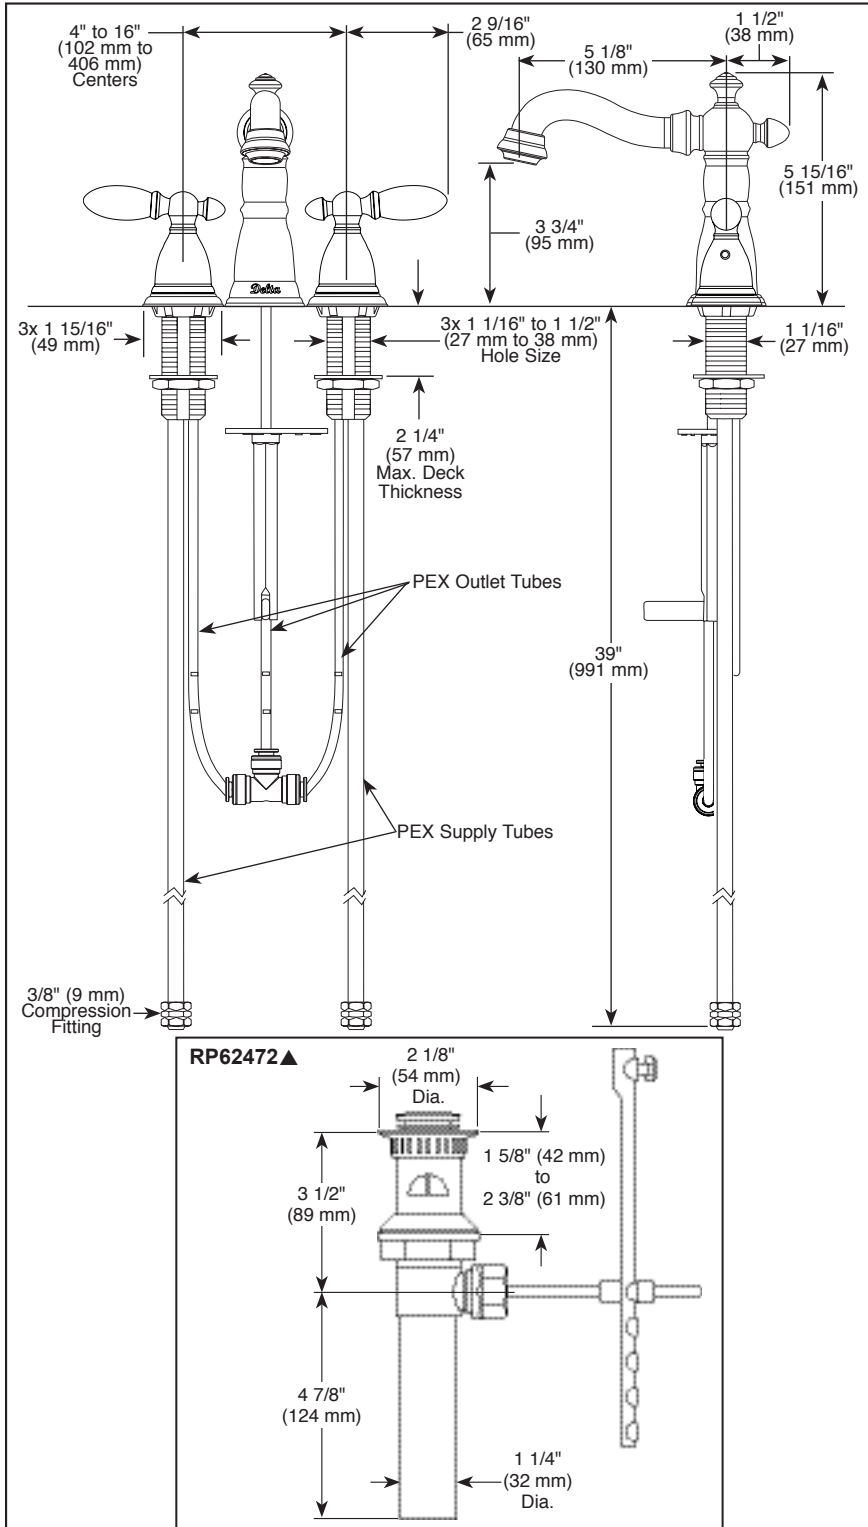

COMPLIES WITH:

- ASME A112.18.1 / CSA B125.1
- ASME A112.18.2 / CSA B125.2
- NSF/ANSI/CAN 61 & 372
- EPA WaterSense®
- ♿ ICC/ANSI A117.1 - Valve control only